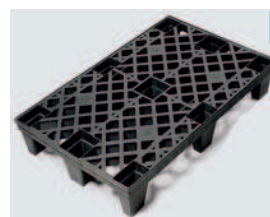

RECICLADO

Rejado, Opción Pies/Patines

Med. Ext	Peso	Color
1200x800x130	1000/1500 kg	Negro