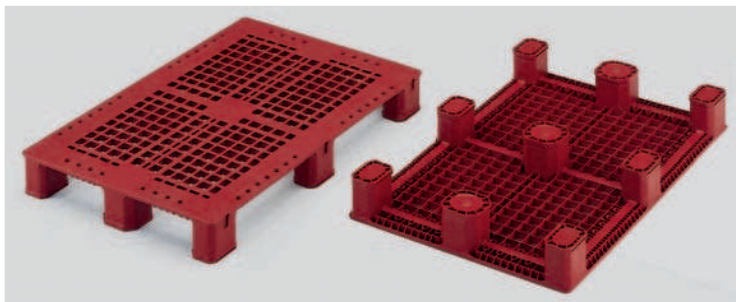

CARGAS PESADAS

1200 x 800 mm

Med. Ext	Peso	Color
1200x800x156	2000/5000 kg	Pardo
1200x1000x156	2000/5000 kg	Pardo

- PALETS REFORZADOS CON INSERTOS METÁLICOS
- VERSIONES CON TACOS Y PATINES, LISOS Y REJADOS.
- RESISTENTES EN CARGAS SOBRE RACK HASTA 1.500 KG