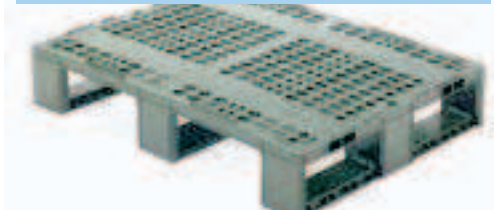

Rejado, 3 Patines, Apilable

Med. Ext	Carga Din/Est.	Color
800x600x147mm	500/1000 kg	Verde