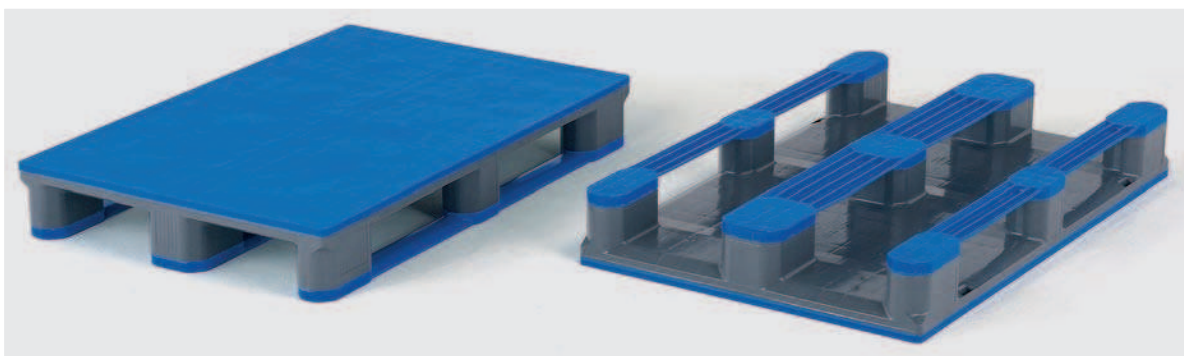

**CARGAS PESADAS
ANTIDESLIZANTE**

Med. Ext	Peso	Color
1200x800x158	1500/5000 kg	Bicolor
1200x1000x158	1500/5000 kg	Bicolor

- Prestaciones únicas de Adherencia, superficie antideslizante, estabilidad de todo tipo de cargas incluso de distinta índole.
- Inalterables, facilidad de limpieza, apto para uso alimentario.
- también adherencia sobre camiones, Transportadores y sobre Estantería (Rack).