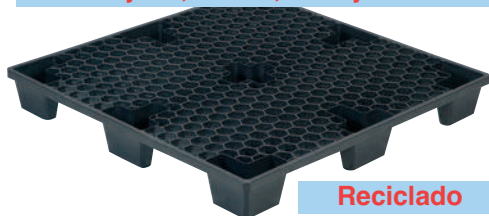

Rejado, 9 Pies, Encajable

Reciclado

Med. Ext	Carga Din/Est.	Color
1135x1135x140mm	1000/2500 kg	Negro

1140 x 1140 mm