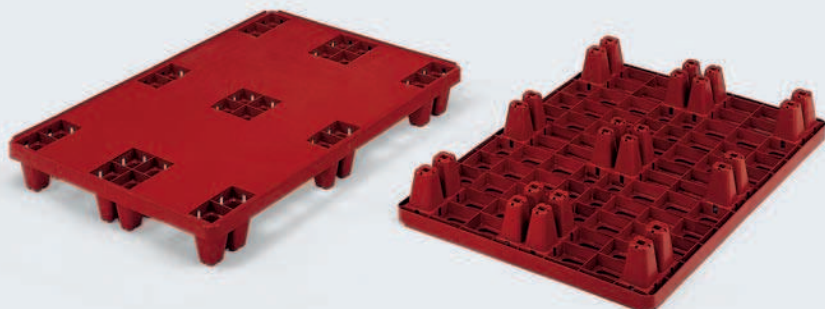

Liso, 9 Pies, Encajable

Med. Ext	Peso	Color
1200x800x147	1000/1500 kg	Pardo