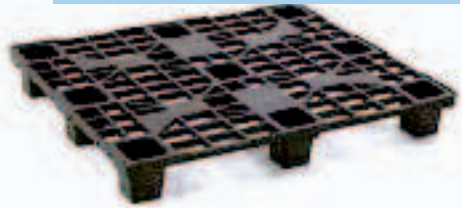

**CARGAS LIGERAS**

1200 x 1000 mm

Rejado, 9 Pies,Encajable

| Med. Ext      | Peso        | Color |
|---------------|-------------|-------|
| 1200x1000x130 | 500/1000 kg | Negro |

Rejado, 9 Pies,Encajable

| Med. Ext      | Peso         | Color |
|---------------|--------------|-------|
| 1200x1000x155 | 1000/1500 kg | Negro |